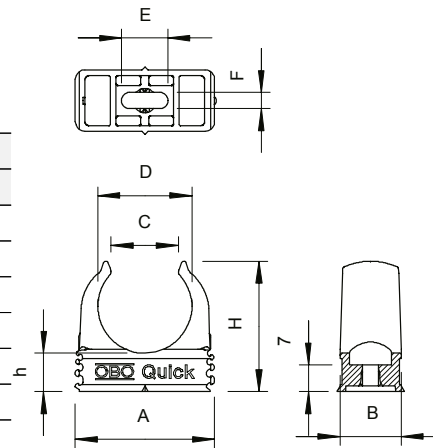

OBO Quick series

Arrangeable cable and pipe clips – available with stagelessly adjustable clamping range or safety lock

Quick clip The high-speed clip

- Extreme loading capacity
- Insertion slopes
- Slot fastening
- Stackable among each other
- Latch-in hole/middle stopper

Multi-Quick clip

- One clip for multiple dimensions
- Universally applicable
- PG and metric

starQuick clip

- Snap lock with patented safety system
- All sizes clip together, up to size SQ28
- UV-proof and weatherproof polyamide
- Wall and ceiling mounting

All the clip types and sizes of the OBO Quick series can be interconnected easily, thanks to the shared arrangement contour. This means you can mount up to three clips with a single drill hole. The patented shape of the arrangement contour permits a particularly high carrying capacity.

Quick clip, light grey

Type	Nominal size	Colour	Pack. pcs	Weight kg/100 pcs.	Item No.
2955 M16	M16	Light grey	100	0.252	2149 00 4
2955 M20	M20	Light grey	100	0.325	2149 01 0
2955 M25	M25	Light grey	100	0.433	2149 01 6
2955 M32	M32	Light grey	50	0.630	2149 02 2
2955 M40	M40	Light grey	50	0.835	2149 02 8
2955 M50	M50	Light grey	25	1.454	2149 03 4
2955 M63	M63	Light grey	20	2.203	2149 04 0