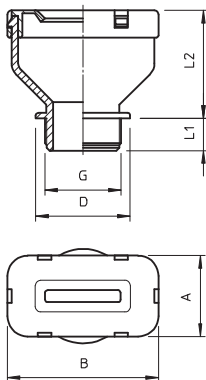

## Flat cable threaded connection, metric thread M25

Flat-cable entry, choke-nipple design with metric connecting thread to IEC 432, protection rating IP31, with pre-mounted support sealing ring 107/F.

Type	Thread	Flat cables/ thickness mm	Flat cables/ width mm	Colour	Pack. pcs	Weight kg/100 pcs.	Item No.
106 FL M25 6 30	M25	4-6	27-30	Stone grey	25	2,630	2013006
106 FL M25 8 33	M25	6-8	30-33	Stone grey	25	2,630	2013007
106 FL M25 9 22	M25	7-9	19-22	Stone grey	25	2,630	2013008
106 FL M25 9 39	M25	7-9	36-39	Stone grey	25	2,630	2013009
106 FL M25 10 29	M25	8-10	26-29	Stone grey	25	2,630	2013010
106 FL M25 10 31	M25	8,5-10,5	28,5-31,5	Stone grey	25	2,630	2013011
106 FL M25 12 35	M25	9-12	31-35	Stone grey	25	2,630	2013012
106 FL M25 14 40	M25	11-14	37-40	Stone grey	25	2,680	2013013
106 FL M32 6 30	M32	4-6	27-30	Stone grey	15	3,450	2013015
106 FL M32 8 33	M32	6-8	30-33	Stone grey	15	3,450	2013016
106 FL M32 9 22	M32	7-9	19-22	Stone grey	15	3,450	2013017
106 FL M32 9 39	M32	7-9	36-39	Stone grey	15	3,450	2013018
106 FL M32 10 29	M32	8-10	26-29	Stone grey	15	3,450	2013019
106 FL M32 10 31	M32	8,5-10,5	28,5-31,5	Stone grey	15	3,450	2013020
106 FL M32 12 35	M32	9-12	31-35	Stone grey	15	3,450	2013021
106 FL M32 14 40	M32	11-14	37-40	Stone grey	15	3,500	2013022

### Dimensions

### Important dimensions, flat cable threaded connection

G	D	L1	L2	A	B
	mm	mm	mm	mm	mm
M25	35	12	40	30	56